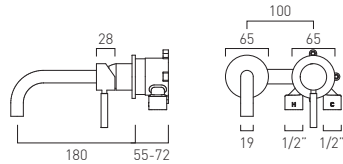

SPECIFICATIONS 2020

KNURLED ACCENTS

NEW

INDIVIDUAL
by VADO

Knurled Accents

NEW

Knurled Accents slimline mono basin mixer
 single lever
 deck mounted
 smooth bodied
 without universal basin waste
 with water flow aerator
 ceramic cartridge C-010-N25
 2 x 1/2" 400mm flexpipe connections
 deck mount drill hole diameter 35mm
 minimum operating pressure 1.0 bar MP

brushed black / knurled
 IND-OR1200/SB-BLKK

brushed gold / knurled
 IND-OR1200/SB-BRGK

brushed nickel / knurled
 IND-OR1200/SB-BRNN

Etto 5 l/m flow regulator fitted as standard

NEW

knurled Accents slimline 2 hole basin mixer
 single lever, wall mounted
 with water flow aerator
 ceramic cartridge CAR-K35B
 2 x 1/2" inlets
 min-max wall mount 55-72mm
 tile-to mortar guard included
 wall mount drill hole diameters:
 spout 40-48mm handle 45-48mm
 minimum operating pressure 0.2 bar LP

brushed black / knurled
 IND-OR1209SA-BLKK

brushed gold / knurled
 IND-OR1209SA-BRGK

brushed nickel / knurled
 IND-OR1209SA-BRNN

Etto 5 l/m flow regulator fitted as standard

NEW

knurled Accents Tablet
 2 outlet 2 handle
 vertical concealed thermostatic shower valve
 with all-flow function
 thermostatic cartridge V-704-34S
 diverter cartridge FL-802-33/2MX
 2 x 3/4" female inlets
 2 x 3/4" female outlets
 includes 3/4" - 1/2" adaptors
 tile-to mortar guard included
 min-max wall mount 75-100mm
 optimum installation depth 87mm
 minimum operating pressure
 0.2 bar LP (shower) 1.0 bar MP (bath)