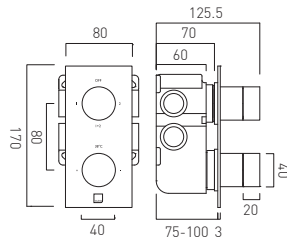

brushed black / knurled
 IND-OR1200/SB-BLKK

brushed gold / knurled
 IND-OR1200/SB-BRGK

brushed nickel / knurled
 IND-OR1200/SB-BRNN

Etto 5 l/m flow regulator fitted as standard

NEW

knurled Accents slimline 2 hole basin mixer
 single lever, wall mounted
 with water flow aerator
 ceramic cartridge CAR-K35B
 2 x 1/2" inlets
 min-max wall mount 55-72mm
 tile-to mortar guard included
 wall mount drill hole diameters:
 spout 40-48mm handle 45-48mm
 minimum operating pressure 0.2 bar LP

brushed black / knurled
 IND-OR1209SA-BLKK

brushed gold / knurled
 IND-OR1209SA-BRGK

brushed nickel / knurled
 IND-OR1209SA-BRNN

Etto 5 l/m flow regulator fitted as standard

NEW

knurled Accents Tablet
 2 outlet 2 handle
 vertical concealed thermostatic shower valve
 with all-flow function
 thermostatic cartridge V-704-34S
 diverter cartridge FL-802-33/2MX
 2 x 3/4" female inlets
 2 x 3/4" female outlets
 includes 3/4" - 1/2" adaptors
 tile-to mortar guard included
 min-max wall mount 75-100mm
 optimum installation depth 87mm
 minimum operating pressure
 0.2 bar LP (shower) 1.0 bar MP (bath)

brushed black / knurled
 IND-T148/2-BLKK

brushed gold / knurled
 IND-T148/2-BRGK

brushed nickel / knurled
 IND-T148/2-BRNN

NEW

knurled Accents Tablet
 3 outlet 3 handle
 horizontal concealed thermostatic shower valve
 with all-flow function
 thermostatic cartridge V-704-34S
 diverter cartridge FL-802-33/2MX
 flow cartridge TAB-002A-3/4
 2 x 3/4" female inlets
 2 x 3/4" female outlets
 includes 3/4" - 1/2" adaptors
 tile-to mortar guard included
 min-max wall mount 75-100mm
 optimum installation depth 87mm
 minimum operating pressure
 0.2 bar LP (shower) 1.0 bar MP (bath)