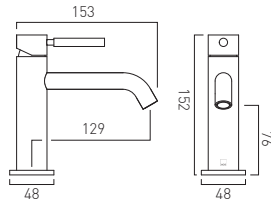

SPECIFICATIONS 2020

KNURLED ACCENTS

NEW

INDIVIDUAL
by VADO

Knurled Accents

NEW

Knurled Accents slimline mono basin mixer
 single lever
 deck mounted
 smooth bodied
 without universal basin waste
 with water flow aerator
 ceramic cartridge C-010-N25
 2 x 1/2" 400mm flexpipe connections
 deck mount drill hole diameter 35mm
 minimum operating pressure 1.0 bar MP

brushed black / knurled
 IND-OR1200/SB-BLKK

brushed gold / knurled
 IND-OR1200/SB-BRGK

brushed nickel / knurled
 IND-OR1200/SB-BRNN

Etto 5 l/m flow regulator fitted as standard

NEW

knurled Accents slimline 2 hole basin mixer
 single lever, wall mounted
 with water flow aerator
 ceramic cartridge CAR-K35B
 2 x 1/2" inlets
 min-max wall mount 55-72mm
 tile-to mortar guard included
 wall mount drill hole diameters:
 spout 40-48mm handle 45-48mm
 minimum operating pressure 0.2 bar LP

brushed black / knurled
 IND-OR1209SA-BLKK

brushed gold / knurled
 IND-OR1209SA-BRGK

brushed nickel / knurled
 IND-OR1209SA-BRNN

Etto 5 l/m flow regulator fitted as standard

NEW

knurled Accents Tablet
 2 outlet 2 handle
 vertical concealed thermostatic shower valve
 with all-flow function
 thermostatic cartridge V-704-34S
 diverter cartridge FL-802-33/2MX
 2 x 3/4" female inlets
 2 x 3/4" female outlets
 includes 3/4" - 1/2" adaptors
 tile-to mortar guard included
 min-max wall mount 75-100mm
 optimum installation depth 87mm
 minimum operating pressure
 0.2 bar LP (shower) 1.0 bar MP (bath)