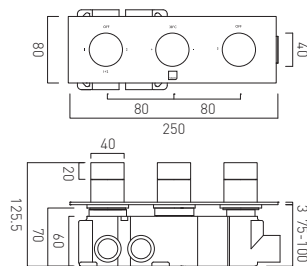

brushed black / knurled
 IND-OR1200/SB-BLKK

brushed gold / knurled
 IND-OR1200/SB-BRGK

brushed nickel / knurled
 IND-OR1200/SB-BRNN

Etto 5 l/m flow regulator fitted as standard

NEW

knurled Accents slimline 2 hole basin mixer
 single lever, wall mounted
 with water flow aerator
 ceramic cartridge CAR-K35B
 2 x 1/2" inlets
 min-max wall mount 55-72mm
 tile-to mortar guard included
 wall mount drill hole diameters:
 spout 40-48mm handle 45-48mm
 minimum operating pressure 0.2 bar LP

brushed black / knurled
 IND-OR1209SA-BLKK

brushed gold / knurled
 IND-OR1209SA-BRGK

brushed nickel / knurled
 IND-OR1209SA-BRNN

Etto 5 l/m flow regulator fitted as standard

NEW

knurled Accents Tablet
 2 outlet 2 handle
 vertical concealed thermostatic shower valve
 with all-flow function
 thermostatic cartridge V-704-34S
 diverter cartridge FL-802-33/2MX
 2 x 3/4" female inlets
 2 x 3/4" female outlets
 includes 3/4" - 1/2" adaptors
 tile-to mortar guard included
 min-max wall mount 75-100mm
 optimum installation depth 87mm
 minimum operating pressure
 0.2 bar LP (shower) 1.0 bar MP (bath)

brushed black / knurled
 IND-T148/2-BLKK

brushed gold / knurled
 IND-T148/2-BRGK

brushed nickel / knurled
 IND-T148/2-BRNN

NEW

knurled Accents Tablet
 3 outlet 3 handle
 horizontal concealed thermostatic shower valve
 with all-flow function
 thermostatic cartridge V-704-34S
 diverter cartridge FL-802-33/2MX
 flow cartridge TAB-002A-3/4
 2 x 3/4" female inlets
 2 x 3/4" female outlets
 includes 3/4" - 1/2" adaptors
 tile-to mortar guard included
 min-max wall mount 75-100mm
 optimum installation depth 87mm
 minimum operating pressure
 0.2 bar LP (shower) 1.0 bar MP (bath)