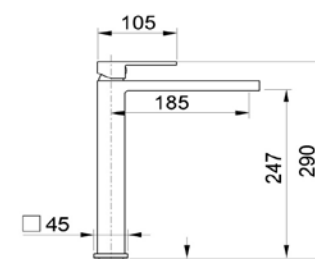

# MANHATTAN

**MA 49228**

lavabo con scarico clic-clac 1 1/4"  
wash basin mixer with clic-clac pop-up  
waste 1 1/4"

**MA 49229**

lavabo alto con scarico clic-clac 1 1/4"  
high wash basin mixer with clic-clac  
pop-up waste 1 1/4"