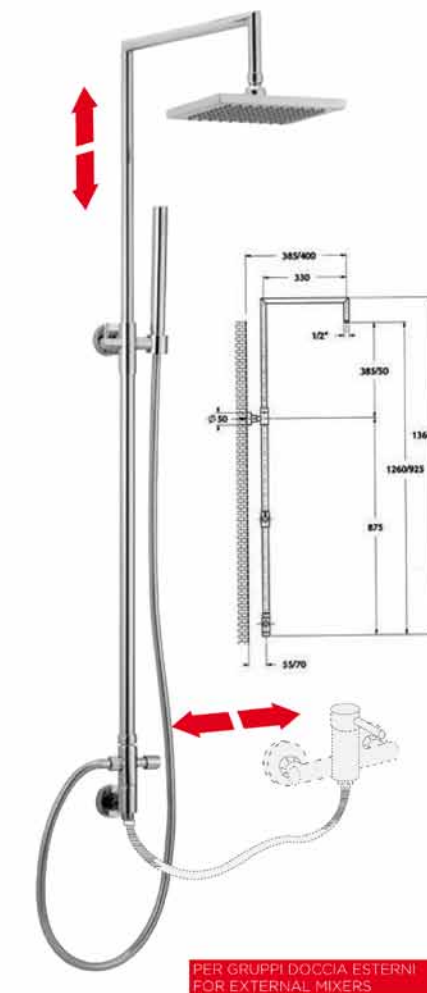

DO 10904

lavabo con scarico clic-clac 1 1/4"
wash basin mixer with clic-clac pop-up
waste 1 1/4"

art. 10904

colonna doccia in ottone telescopica e braccio orientabile, con deviatore soffione
brass adjustable shower column and revolving arm, with diverter shower head

soffione
ø 200mm € 624,00