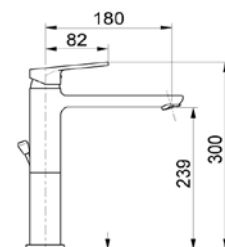

# FUNKY

**FU 27428**

miscelatore lavabo con scarico 1 1/4"  
wash-basin mixer  
with 1 1/4" pop-up waste

**FU 27429**

lavabo alto con prolunga mm. 120  
(altezza totale mm 300)  
e scarico 1 1/4"  
high wash basin mixer  
with pop-up waste 1 1/4",  
mm. 120 extension  
(total height mm 300)