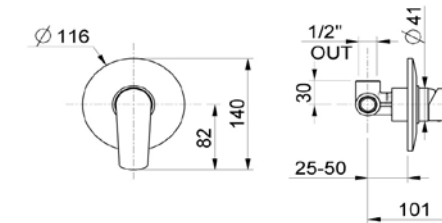

FU 49455

doccia incasso con deviatore
built-in shower mixer with diverter