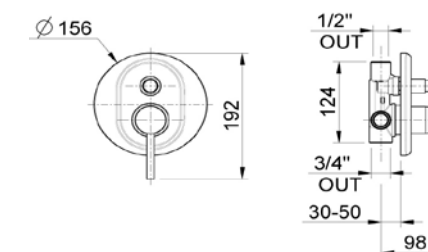

# FUNKY

**FU 27428**

miscelatore lavabo con scarico 1 1/4"  
wash-basin mixer  
with 1 1/4" pop-up waste

**FU 27429**

lavabo alto con prolunga mm. 120  
(altezza totale mm 300)  
e scarico 1 1/4"  
high wash basin mixer  
with pop-up waste 1 1/4",  
mm. 120 extension  
(total height mm 300)