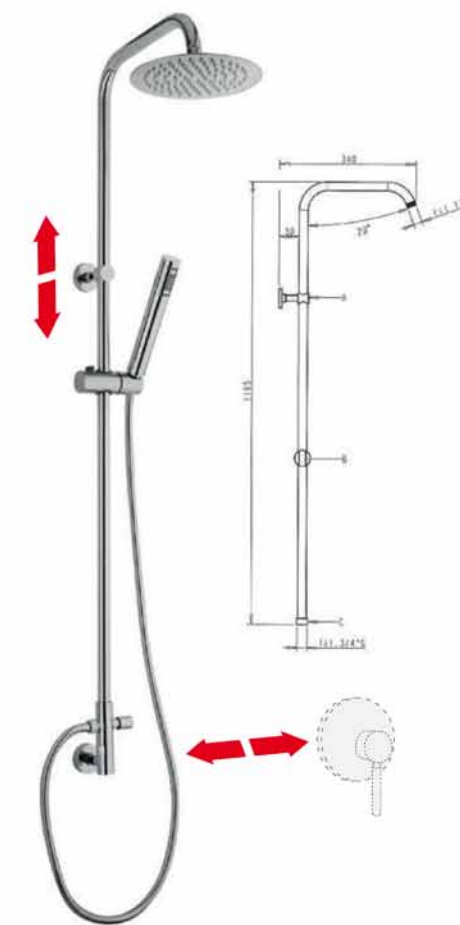

DO 10931

lavabo con scarico clic-clac 1 1/4"
wash basin mixer with clic-clac pop-up
waste 1 1/4"

art. 10931

colonna doccia in acciaio con attacco superiore regolabile e braccio orientabile, con deviatore, presa d'acqua diretta a muro soffione
stainless steel shower column with adjustable bracket and revolving arm, with diverter. Direct water connection at wall shower head

soffione
ø 200mm € 252,00

DO 10932

lavabo con scarico clic-clac 1 1/4"
wash basin mixer with clic-clac pop-up
waste 1 1/4"