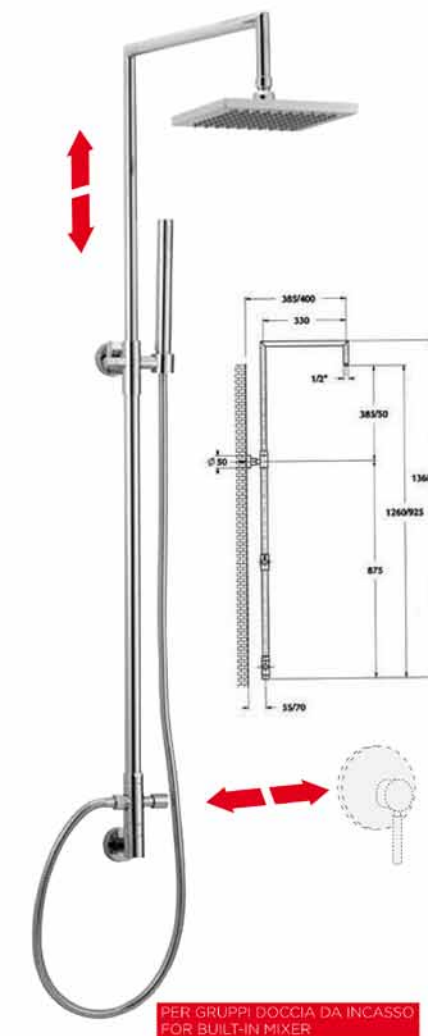

# DOCCE

## DO 10903

lavabo con scarico clic-clac 1 1/4"  
wash basin mixer with clic-clac pop-up  
waste 1 1/4"

art. 10903

colonna doccia in ottone telescopica e braccio orientabile, con deviatore, presa d'acqua diretta a muro soffione  
brass adjustable shower column and revolving arm, with diverter. Direct water connection at wall shower head