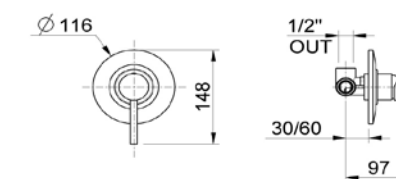

JA 27755

doccia incasso con deviatore
built-in shower mixer with diverter