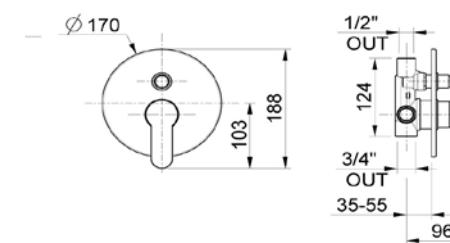

FUNKY

FU 27428

miscelatore lavabo con scarico 1 1/4"
wash-basin mixer
with 1 1/4" pop-up waste

lavabo alto con prolunga mm. 120
(altezza totale mm 300)
e scarico 1 1/4"
high wash basin mixer
with pop-up waste 1 1/4",
mm. 120 extension
(total height mm 300)

FU 27432

bidet con scarico 1 1/4"
bidet mixer with pop-up
waste 1 1/4"

doccia incasso
built-in shower mixer

doccia incasso con deviatore
built-in shower mixer with diverter