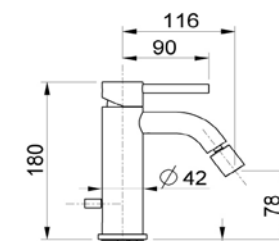

JA 27776

doccia incasso
built-in shower mixer