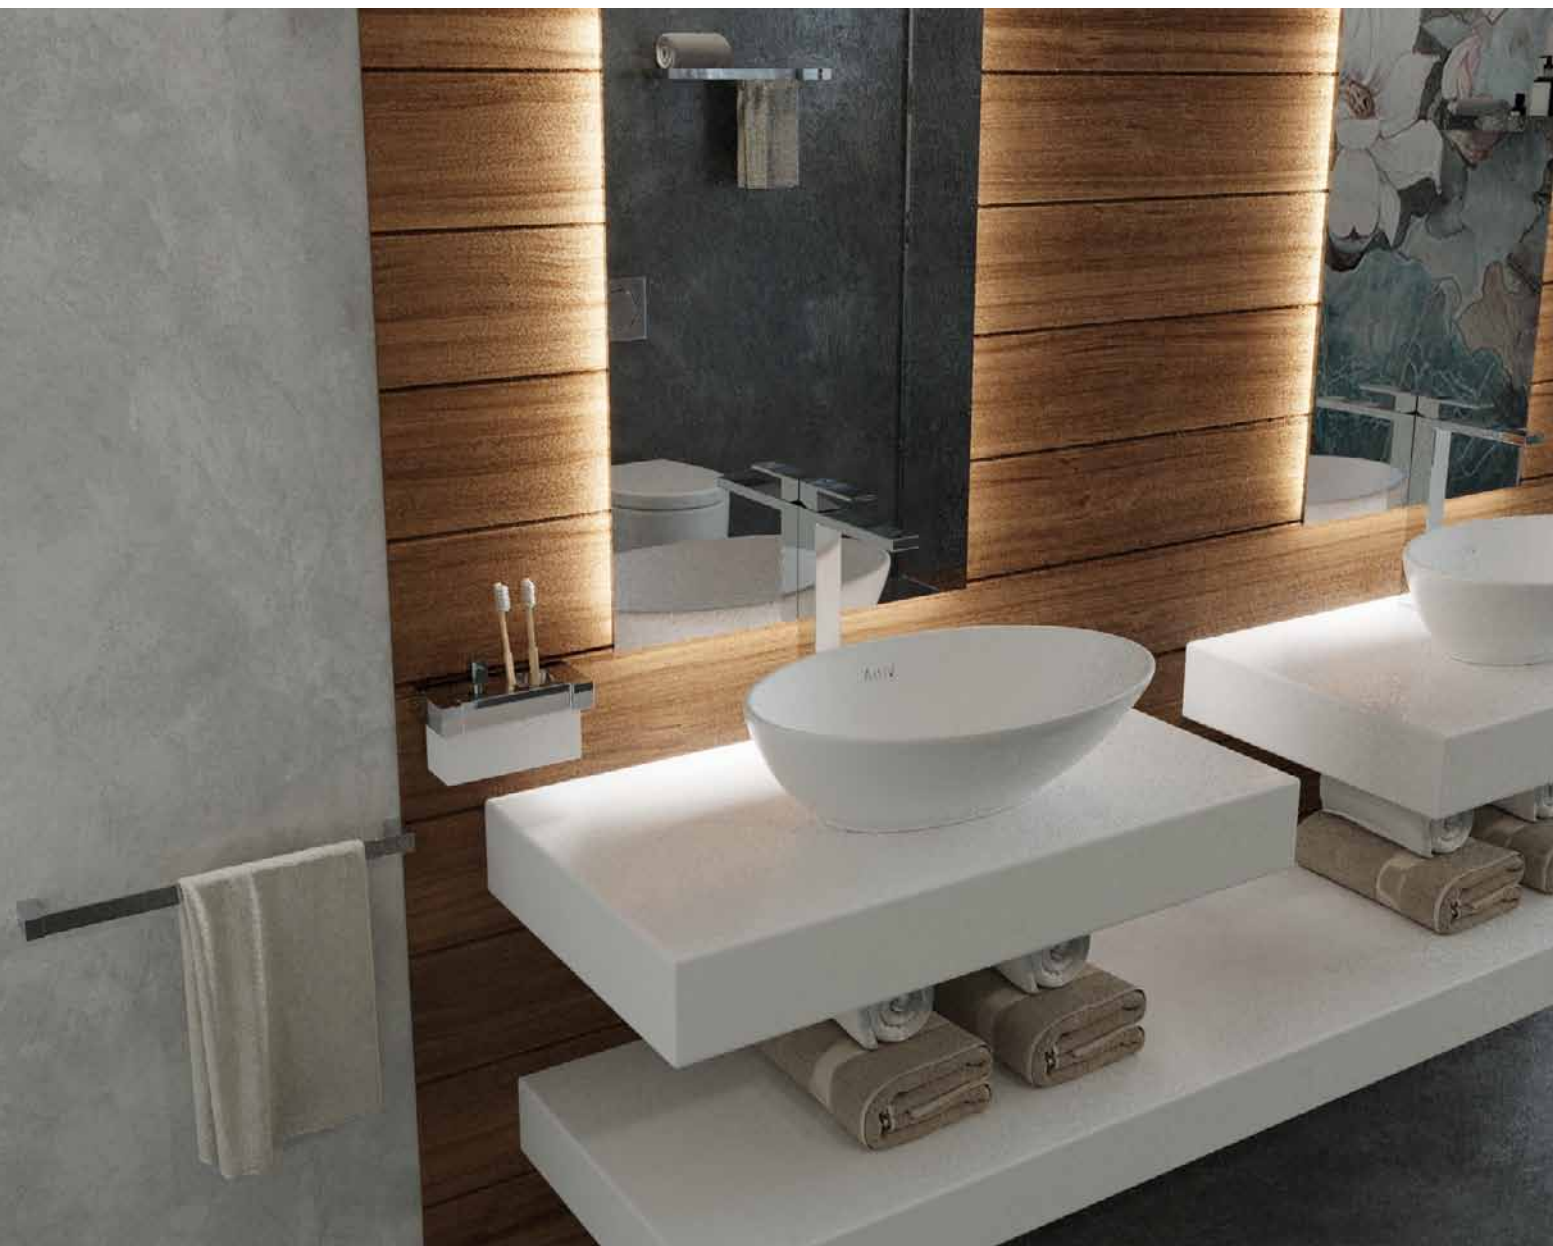

DETTAGLI
DI QUALITA'

QUALITY
DETAILS