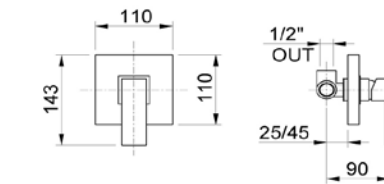

MA 49255

doccia incasso con deviatore
built-in shower mixer with diverter