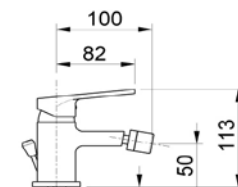

FU 27466

doccia incasso
built-in shower mixer