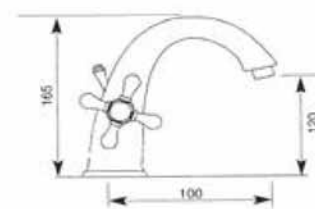

LIBERTY

LI 864

monoforo lavabo
con scarico 1 1/4"
one-hole wash basin mixer
with pop-up waste 1 1/4"

LI 866

monoforo bidet
con scarico 1 1/4"
one-hole wash bidet mixer
with pop-up waste 1 1/4"