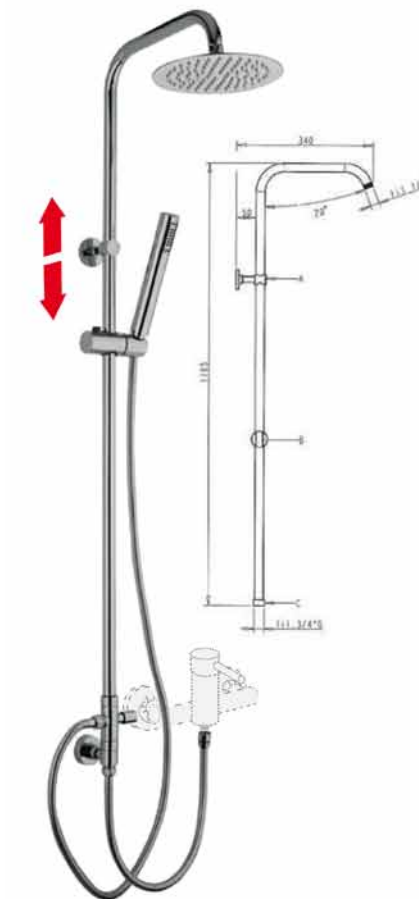

art. 10932

colonna doccia in acciaio con attacco superiore regolabile e braccio orientabile, con deviatore
soffione ø 200mm
stainless steel shower column with adjustable bracket and revolving arm, with diverter
ø 200mm shower head

soffione
ø 200mm € 258,00