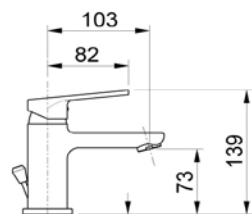

# FUNKY

**FU 27428**

miscelatore lavabo con scarico 1 1/4"  
wash-basin mixer  
with 1 1/4" pop-up waste

**FU 27429**

lavabo alto con prolunga mm. 120  
(altezza totale mm 300)  
e scarico 1 1/4"  
high wash basin mixer  
with pop-up waste 1 1/4",  
mm. 120 extension  
(total height mm 300)