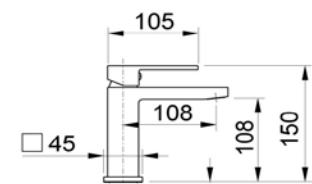

# MANHATTAN

**MA 49228**

lavabo con scarico clic-clac 1 1/4"  
wash basin mixer with clic-clac pop-up  
waste 1 1/4"

**MA 49229**

lavabo alto con scarico clic-clac 1 1/4"  
high wash basin mixer with clic-clac  
pop-up waste 1 1/4"