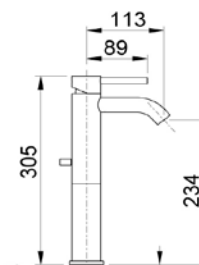

# JACKIE

**JA 27728**

lavabo con scarico 1 1/4"  
wash basin mixer with pop-up  
waste 1 1/4"

**JA 27729**

lavabo alto con prolunga mm 120  
(altezza totale mm 285),  
bocca mm 157 e scarico 1 1/4"  
high wash basin mixer, mm 120  
extension, with pop-up waste  
1 1/4" and mm 157 spout