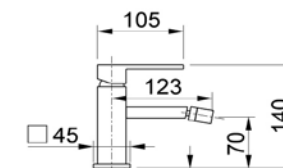

MA 49226

gruppo lavabo a parete
built-in wash basin mixer