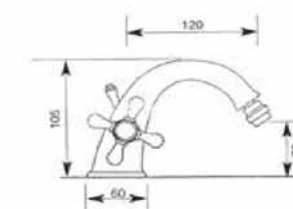

LIBERTY

LI 864

monoforo lavabo
con scarico 1 1/4"
one-hole wash basin mixer
with pop-up waste 1 1/4"

LI 866

monoforo bidet
con scarico 1 1/4"
one-hole wash bidet mixer
with pop-up waste 1 1/4"