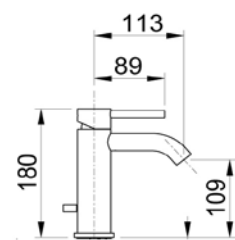

# JACKIE

**JA 27728**

lavabo con scarico 1 1/4"  
wash basin mixer with pop-up  
waste 1 1/4"

**JA 27729**

lavabo alto con prolunga mm 120  
(altezza totale mm 285),  
bocca mm 157 e scarico 1 1/4"  
high wash basin mixer, mm 120  
extension, with pop-up waste  
1 1/4" and mm 157 spout