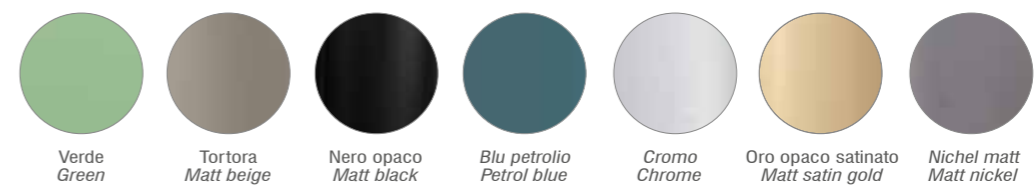

CHOOSE
YOUR
FINISH

NERO OPACO
MATT BLACK

BLU PETROLIO
PETROL BLUE

Verde
Green

Tortora
Matt beige

Nero opaco
Matt black

Blu petrolio
Petrol blue

Cromo
Chrome

ITALIAN ORIGINAL OBJECTS

SCEGLI
LA TUA
FINITURA

CHOOSE
YOUR
FINISH

NICHEL MATT
MATT NICKEL

-  Verde
Green
-  Tortora
Matt beige
-  Nero opaco
Matt black
-  Blu petrolio
Petrol blue
-  Cromo
Chrome
-  Oro opaco satinato
Matt satin gold
-  Nichel matt
Matt nickel

UN PROFILO VINCENTE
A WINNING PROFILE

COLORI GLAMOUR
ISPIRATI ALLA NATURA
GLAMOUR COLORS
INSPIRED BY NATURE

Verde
Green

Tortora
Matt beige

Nero opaco
Matt black

Nichel matt
Matt nickel

Oro opaco satinato
Matt satin gold

Blu petrolio
Petrol blue

Cromo
Chrome

SCEGLI
LA TUA
FINITURA
METALLI

CHOOSE
YOUR
METAL
FINISH

Verde
Green

Tortora
Matt beige

Nero opaco
Matt black

Blu petrolio
Petrol blue