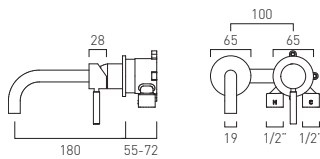

slimline Knurled Accents mono basin mixer
single lever, deck mounted, smooth bodied
with universal basin waste
with water flow aerator
ceramic cartridge C-010-N25
2 x 1/2" nut x 400mm flexipipe connections
deck mount drill hole diameter 35mm
minimum operating pressure 1.0 bar MP

chrome
ORI-200/CC-CPK

5 l/m flow regulator fitted as standard

NEW

slimline Knurled Accents mono basin mixer
single lever, deck mounted, smooth bodied
without universal basin waste
with water flow aerator
ceramic cartridge C-010-N25
2 x 1/2" nut x 400mm flexipipe connections
deck mount drill hole diameter 35mm
minimum operating pressure 1.0 bar MP

chrome
ORI-200/SB-CPK

5 l/m flow regulator fitted as standard

NEW

slimline Knurled Accents 2 hole basin mixer
single lever, wall mounted with water flow aerator
ceramic cartridge CAR-K35B
2 x 1/2" inlets
min-max wall mount 55-72mm
tile-to mortar guard included
wall mount drill hole diameters:
spout 40-48mm handle 45-48mm
minimum operating pressure 0.2 bar LP
when installing below 1.0 bar pressure, removal
of the flow regulator is required