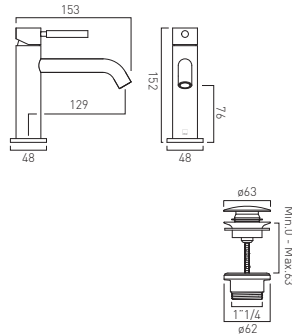

slimline Knurled Accents mono basin mixer
single lever, deck mounted, smooth bodied
with universal basin waste
with water flow aerator
ceramic cartridge C-010-N25
2 x 1/2" nut x 400mm flexipipe connections
deck mount drill hole diameter 35mm
minimum operating pressure 1.0 bar MP

chrome
ORI-200/CC-CPK

5 l/m flow regulator fitted as standard

NEW

slimline Knurled Accents mono basin mixer
single lever, deck mounted, smooth bodied
without universal basin waste
with water flow aerator
ceramic cartridge C-010-N25
2 x 1/2" nut x 400mm flexipipe connections
deck mount drill hole diameter 35mm
minimum operating pressure 1.0 bar MP