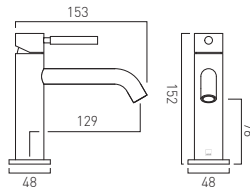

NEW

slimline Knurled Accents mono basin mixer
single lever, deck mounted, smooth bodied
with universal basin waste
with water flow aerator
ceramic cartridge C-010-N25
2 x 1/2" nut x 400mm flexipipe connections
deck mount drill hole diameter 35mm
minimum operating pressure 1.0 bar MP

chrome
ORI-200/CC-CPK

5 l/m flow regulator fitted as standard

NEW

slimline Knurled Accents mono basin mixer
single lever, deck mounted, smooth bodied
without universal basin waste
with water flow aerator
ceramic cartridge C-010-N25
2 x 1/2" nut x 400mm flexipipe connections
deck mount drill hole diameter 35mm
minimum operating pressure 1.0 bar MP

chrome
ORI-200/SB-CPK

5 l/m flow regulator fitted as standard

NEW

slimline Knurled Accents 2 hole basin mixer
single lever, wall mounted with water flow aerator
ceramic cartridge CAR-K35B
2 x 1/2" inlets
min-max wall mount 55-72mm
tile-to mortar guard included
wall mount drill hole diameters:
spout 40-48mm handle 45-48mm
minimum operating pressure 0.2 bar LP
when installing below 1.0 bar pressure, removal
of the flow regulator is required

chrome
ORI-209S/A-CPK

5 l/m flow regulator fitted as standard

NEW

Tablet Knurled Accents 3 outlet 3 handle
horizontal concealed thermostatic shower valve
with all-flow function
thermostatic cartridge V-704-34S
diverter cartridge FL-802-33/ZMX
flow cartridge TAB-002A-3/4
2 x 3/4" female inlets / 3 x 3/4" female outlets
includes 3/4" - 1/2" adaptors
supplied with mortar/tile guard
min-max wall mount 75-100mm
optimum installation depth 87mm
MOP - 0.2 bar LP (shower) 1.0 bar MP (bath)

chrome
TAB-128/3-H-CPK

NEW