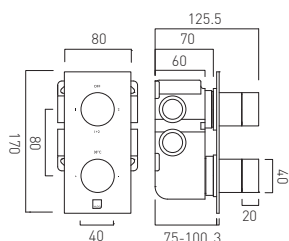

Tablet Knurled Accents 2 outlet 2 handle
vertical concealed thermostatic shower valve
with all-flow function
thermostatic cartridge V-704-34S
diverter cartridge FL-802-33/ZMX
2 x 3/4" female inlets / 2 x 3/4" female outlets
includes 3/4" - 1/2" adaptors
supplied with mortar/tile guard
min-max wall mount 75-100mm
optimum installation depth 87mm
MOP - 0.2 bar LP (shower) 1.0 bar MP (bath)

chrome
TAB-148/2-CPK