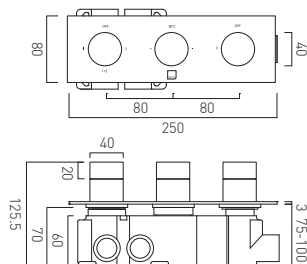

chrome
ORI-200/SB-CPK

5 l/m flow regulator fitted as standard

NEW

slimline Knurled Accents 2 hole basin mixer
single lever, wall mounted with water flow aerator
ceramic cartridge CAR-K35B
2 x 1/2" inlets
min-max wall mount 55-72mm
tile-to mortar guard included
wall mount drill hole diameters:
spout 40-48mm handle 45-48mm
minimum operating pressure 0.2 bar LP
when installing below 1.0 bar pressure, removal
of the flow regulator is required

chrome
ORI-209S/A-CPK

5 l/m flow regulator fitted as standard

NEW

Tablet Knurled Accents 3 outlet 3 handle
horizontal concealed thermostatic shower valve
with all-flow function
thermostatic cartridge V-704-34S
diverter cartridge FL-802-33/ZMX
flow cartridge TAB-002A-3/4
2 x 3/4" female inlets / 3 x 3/4" female outlets
includes 3/4" - 1/2" adaptors
supplied with mortar/tile guard
min-max wall mount 75-100mm
optimum installation depth 87mm
MOP - 0.2 bar LP (shower) 1.0 bar MP (bath)