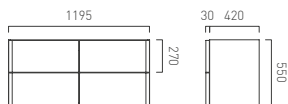

Wall Hung Vanity Unit 1200mm Wide with 4 Drawers

- CAM-F1200-AW
- CAM-F1200-CB
- CAM-F1200-PC
- CAM-F1200-AB
- CAM-F1200-NO