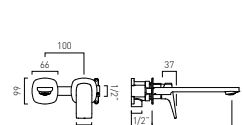

Tap Selection

Available In

- Chrome
- Matt Black
- Matt White
- Satin Brass