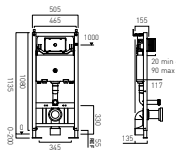

Flush Cisterns

A stylish alternative to traditional toilet cisterns, designed for ease of fit, ease of use and provide a minimalistic finish in all bathroom design schemes.

Standard Frame and Cistern for Wall Hung Pan*

WG-095-F/C