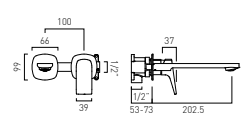

Levered Wall Mounted Basin Mixer

MP

- CAM-209S-CP
- CAM-209S-MB
- CAM-209S-MW
- CAM-209S-SBR