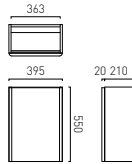

Wall Hung Cloakroom Unit 400mm Wide with Reversible Door

- CAM-F400WH-AW
- CAM-F400WH-CB
- CAM-F400WH-PC
- CAM-F400WH-AB
- CAM-F400WH-NO