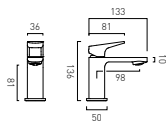

1. Available In
2. Chrome
   - Matt Black
   - Matt White
   - Satin Brass

Levered Mini Mono Basin Mixer

MP

- CAM-200M/SB-CP
- CAM-200M/SB-MB
- CAM-200M/SB-MW
- CAM-200M/SB-SBR