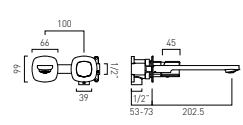

Leverless Wall Mounted Basin Mixer

MP

- CAM-109S-CP
- CAM-109S-MB
- CAM-109S-MW
- CAM-109S-SBR