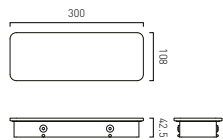

Muse Glass Shelf Insert 300mm
(for use with MUS-184-45 / MUS-184-60)

- MUS-085-30-BLK
- MUS-085-30-WHT