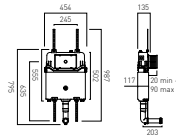

Standard Cistern for Back to Wall Pan*

WG-095-C