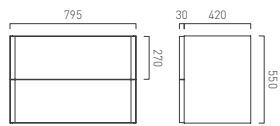

## Wall Hung Vanity Unit 800mm Wide with 2 Drawers

- CAM-F800-AW
- CAM-F800-CB
- CAM-F800-PC
- CAM-F800-AB
- CAM-F800-NO