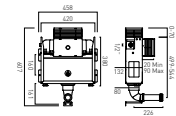

Short Cistern for Back to Wall Pan*

WG-095S-C

*See page 72 for compatible Flush Plates