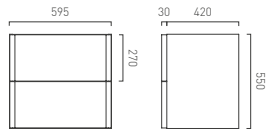

## Wall Hung Vanity Unit 800mm Wide with 2 Drawers

- CAM-F800-AW
- CAM-F800-CB
- CAM-F800-PC
- CAM-F800-AB
- CAM-F800-NO