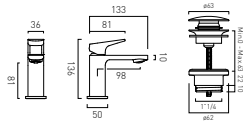

Levered Mini Mono Basin Mixer + Universal Basin Waste

MP

- CAM-200M/CC-CP
- CAM-200M/CC-MB
- CAM-200M/CC-MW
- CAM-200M/CC-SBR