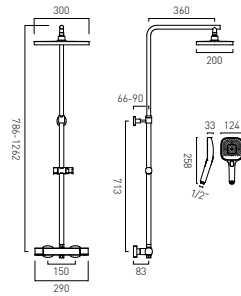

**Wall Mounted Thermostatic Exposed Shower Bar Valve**

MP

- CAM-149T-CP
- CAM-149T-MB
- CAM-149T-MW
- CAM-149T-SBR

**Wall Mounted Thermostatic Exposed Shower Column**

MP

- CAM-149T-RRK-CP
- CAM-149T-RRK-MB
- CAM-149T-RRK-MW
- CAM-149T-RRK-SBR