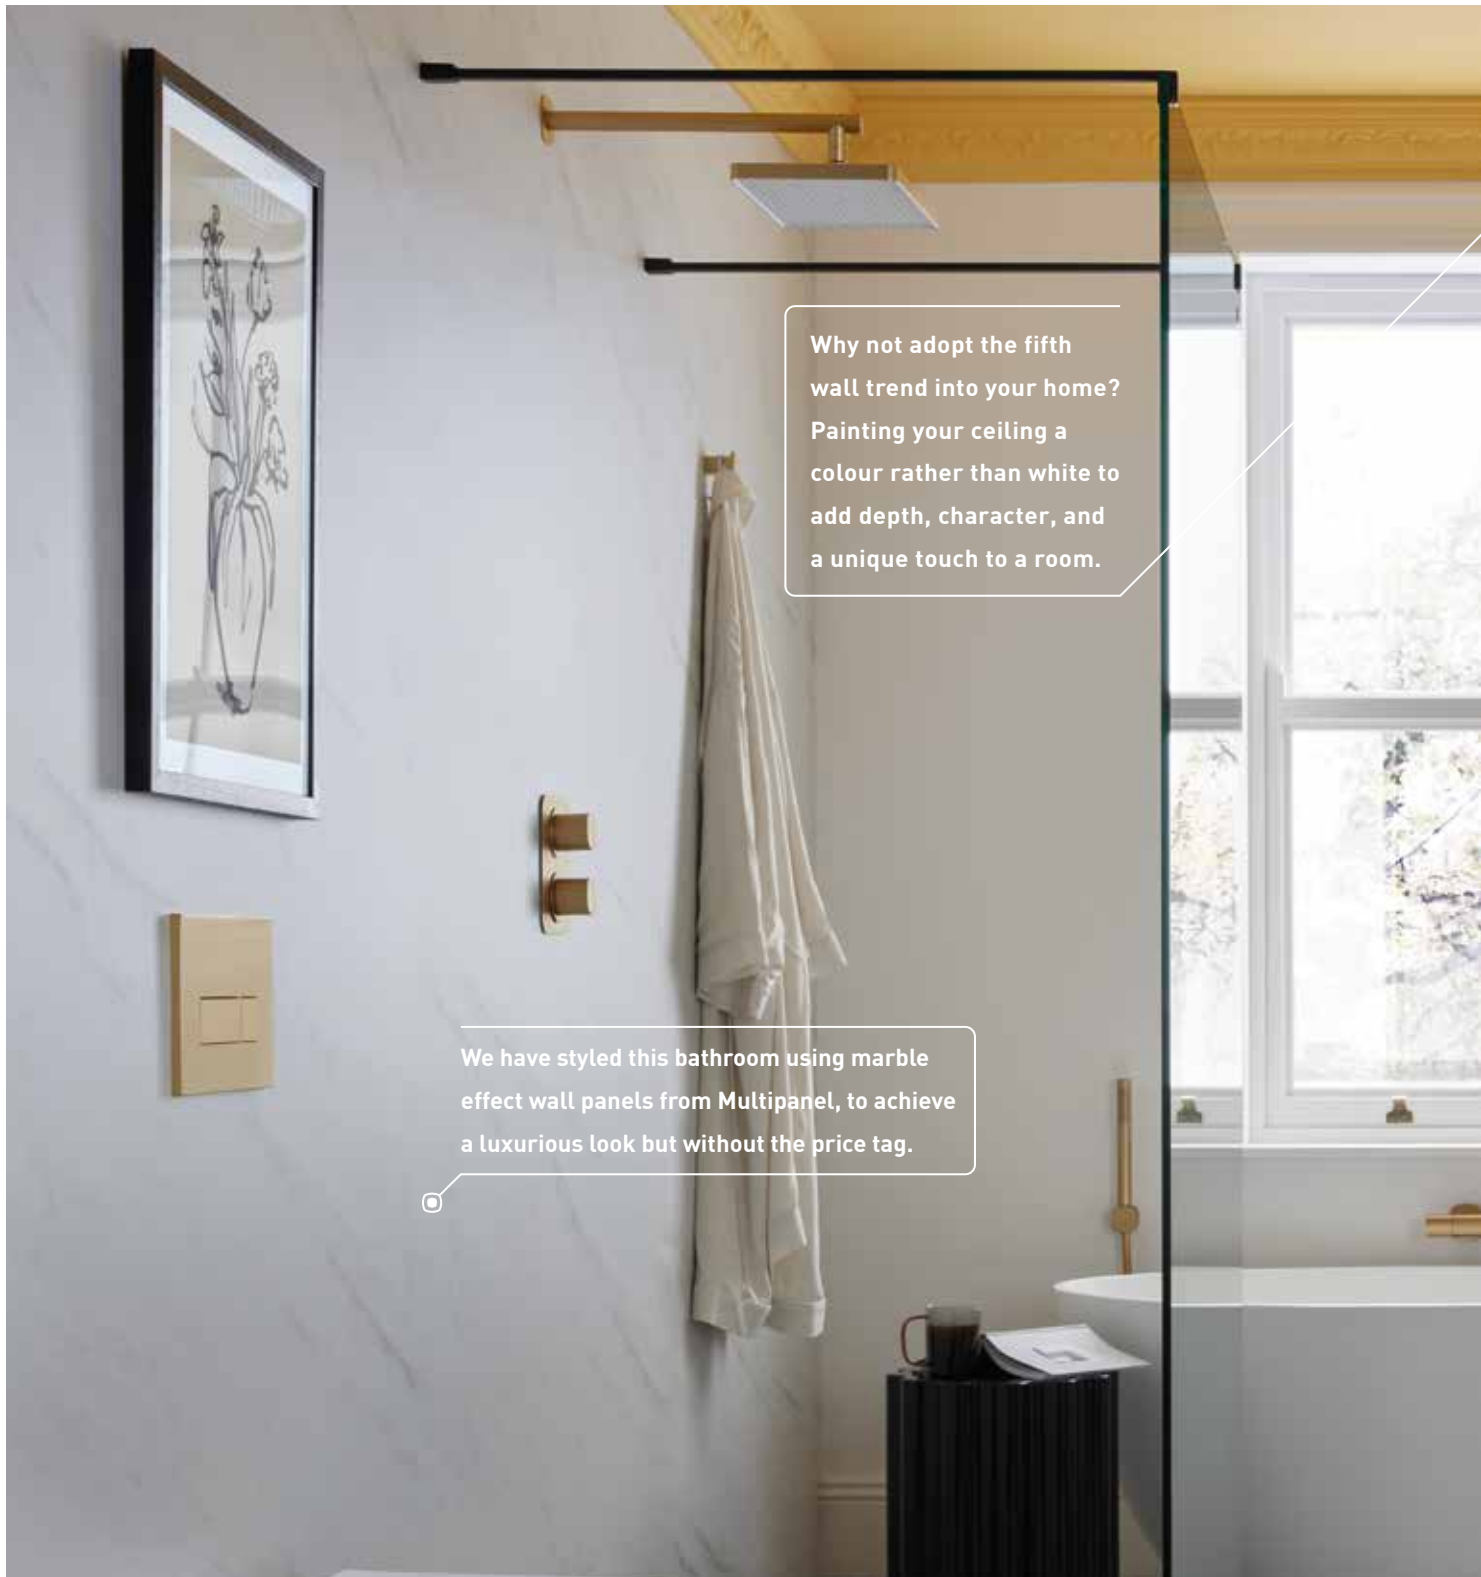

## Three sizes

- ✔ **Available in two shapes**, an ever-popular round mirror, or an eye-catching soft-square taking design cues from the brassware to create a uniform look.
- ✔ Available in **500mm, perfect for your cloakroom, 600mm and 800mm for family bathrooms.**

Set from warm white to day light, and bright to dim, for total customisation.

Two mirrors over a double basin vanity is a great way to create a personal experience for each user.

Get the  
*Look for you.*

Cameo is a versatile  
collection that can be  
*styled to suit your lifestyle.*

Product Featured:

**CAM-200/CC-MB** Matt black lever mono basin mixer + waste  
**CAM-BC0-MB** Matt black overflow cover cap  
**CAM-BC8-GW** Glossy white furniture basin 800mm  
**CAM-F800-NO** Natural oak vanity unit 800mm  
**CAM-HAN8-MB** Matt black top mounted handle  
**CAM-M81-SQ-MB** Matt black soft square mirror 800mm  
**MUS-184-45-MB** Matt black towel bar 450mm  
**MUS-085-15-BLK** Black glass shelf insert 150mm

At **VADO** we love styling bathrooms for modern day living.

**Cameo** is no exception, the versatile nature of the collection has allowed our creativity to flow. See how we've styled it over the next few pages.