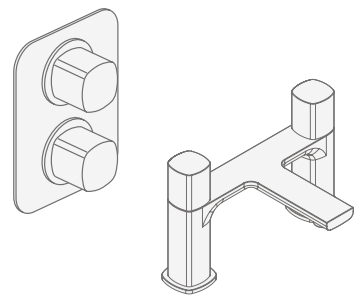

Step Three

Which tap are you?

- Choose from leverless or levered tap handles depending on your desired look and be reassured that our taps deliver exceptional water flow even at 0.2 bar water pressure.
- Wall mounted and extended basin mixers are the perfect pairing with one of our countertop bowls.
- Select your preferred tap style and then choose from one of our four statement colours: chrome, matt black, matt white and satin brass.

Step Four

Bath or shower?

- We have a range of choices from the simplicity of a mini kit to the versatility of a slide rail or the luxury of an overhead shower.
- With a choice of deck or wall mounted bath shower mixers for over bath showering, or a concealed valve paired with a bath spout or discreet bath filler waste, there is a choice to suit you.
- Merlyn's screens are a perfect match to complete your bathroom.