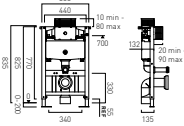

Short Frame and Cistern for Wall Hung Pan*

WG-095S-F/C