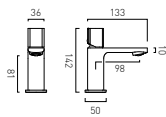

1. Available In
2. Chrome
   - Matt Black
   - Matt White
   - Satin Brass

Leverless Mini Mono Basin Mixer

MP

- CAM-100M/SB-CP
- CAM-100M/SB-MB
- CAM-100M/SB-MW
- CAM-100M/SB-SBR