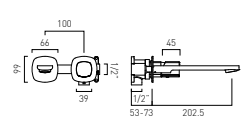

# Levered Taps

Available In

- Chrome
- Matt Black
- Matt White
- Satin Brass

The carefully curated contours of **Cameo** are accentuated by our refined, easy to use lever handle. Suitable for all basin types and available in four colour ways to personalise your bathroom design.