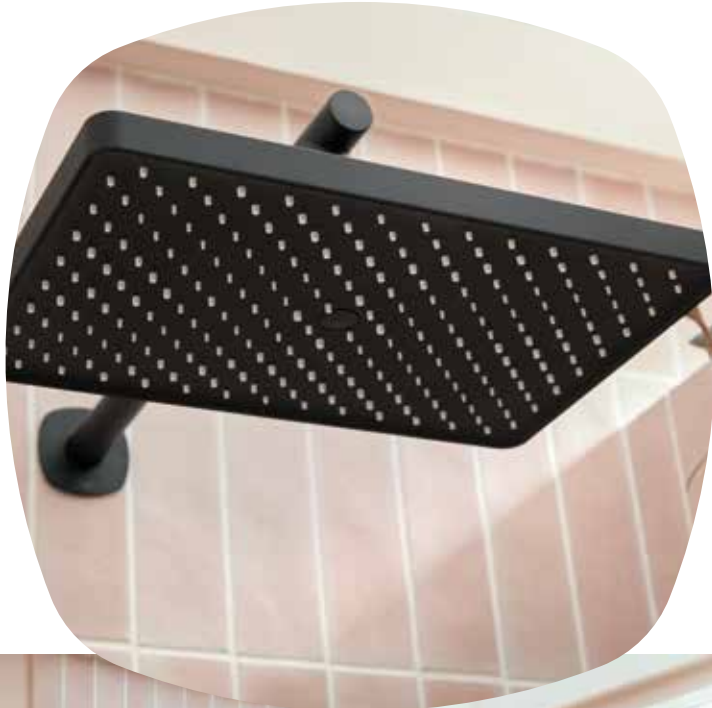

Vertical linear metro tiles provide a modern aesthetic; perfect for creating a visually interesting and dynamic backdrop.