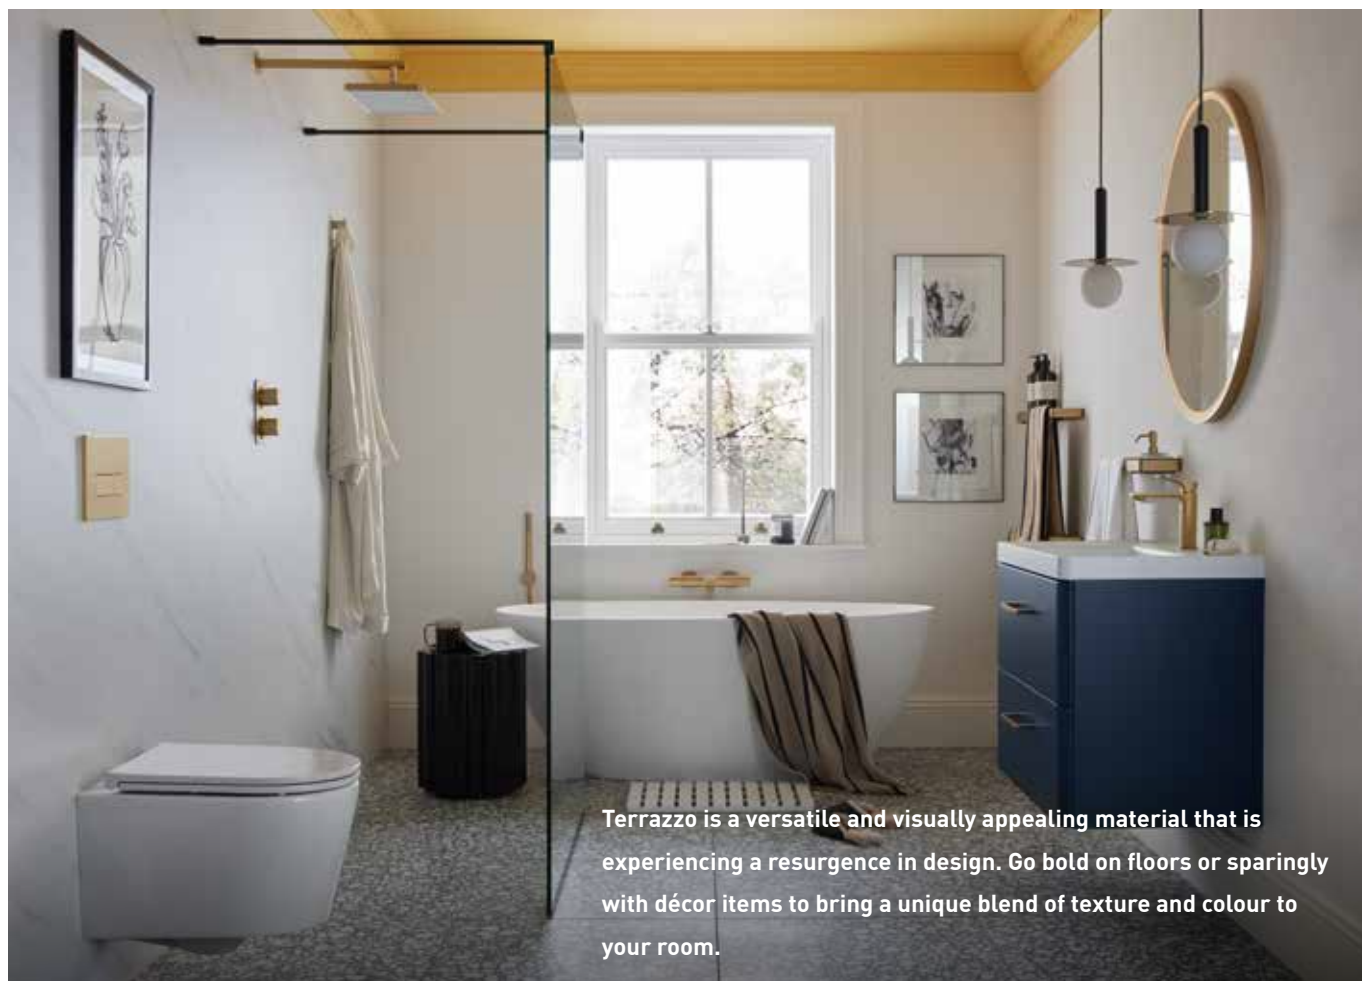

Terrazzo is a versatile and visually appealing material that is experiencing a resurgence in design. Go bold on floors or sparingly with décor items to bring a unique blend of texture and colour to your room.