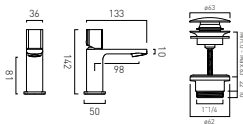

Leverless Mini Mono Basin Mixer for Low Pressure System + Universal Basin Waste

LP

- CAM-100M/CC-LP-CP
- CAM-100M/CC-LP-MB
- CAM-100M/CC-LP-MW
- CAM-100M/CC-LP-SBR