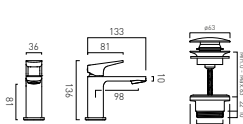

Levered Mini Mono Basin Mixer for Low Pressure System + Universal Basin Waste

LP

- CAM-200M/CC-LP-CP
- CAM-200M/CC-LP-MB
- CAM-200M/CC-LP-MW
- CAM-200M/CC-LP-SBR