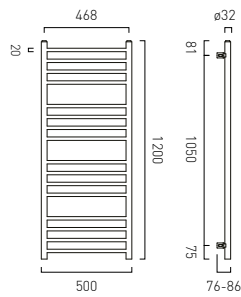

Available In

- Matt Black
- Matt White

Towel Warmer

Towel ladder warmers are both functional and luxurious, providing a stylish way to warm and dry towels. Their ladder-like design adds a touch of elegance to your bathroom while ensuring your towels are cozy and ready to use.

**Muse Heated Towel Rail
1200x500mm Round***

● MUS-HTR-R01200-MB

● MUS-HTR-R01200-MW

- Step
  One
- Step
  Two
- Step
  Three
- Step
  Four
- Step
  Five
- Step
  Six

Finishing Touches

*Please see website for further technical information www.vado.com.

LP (Low Pressure, 0.2 - 0.5 bar) **MP** (Medium Pressure, 1 - 1.5 bar) **HP** (High Pressure, 3 Bar)