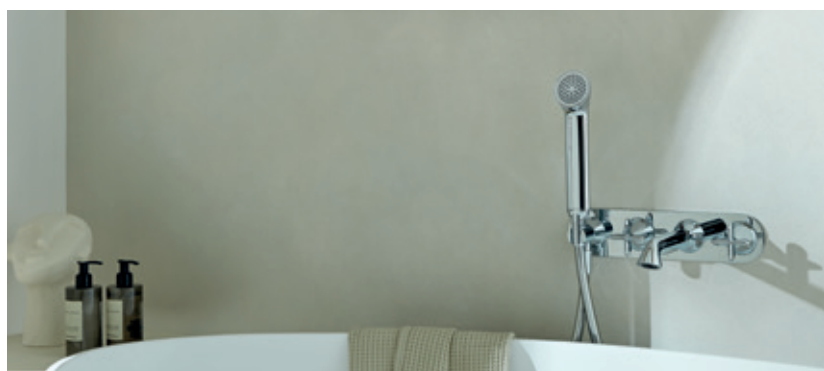

TAB-223T/WO-ARR-CP

‘Instantly
recognisable
and intuitive
to use’