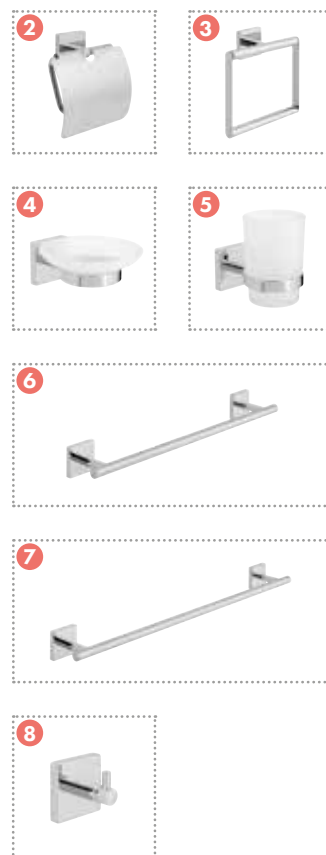

- 450mm and 600mm towel rail options available.
- Open and covered paper holder options available.

VISIT WWW.VADO.COM TO VIEW THE FULL RANGE OF TECHNICAL DRAWINGS AND SPECIFICATIONS

	SKU	DESCRIPTION	EX VAT	INC VAT
1	AX-SIR-180-CP	Sirkel Paper Holder	£20.83	£25.00
2	AX-SIR-180A-CP	Sirkel Covered Paper Holder	£20.83	£25.00
3	AX-SIR-181-CP	Sirkel Towel Ring	£25.00	£30.00
4	AX-SIR-182-CP	Sirkel Glass Soap Dish + Holder	£25.00	£30.00
5	AX-SIR-183-CP	Sirkel Glass Tumbler + Holder	£25.00	£30.00
6	AX-SIR-184-45-CP	Sirkel Towel Rail 450mm	£29.17	£35.00
7	AX-SIR-184-60-CP	Sirkel Towel Rail 600mm	£37.50	£45.00
8	AX-SIR-186-CP	Sirkel Robe Hook	£16.67	£20.00
-	AX-SIR-189-CP	 Sirkel Accessory 5 Pack (Featuring 2, 3, 4, 5, 8)	£100.00	£120.00
-	AX-SIR-189A-CP	Sirkel Accessory 6 Pack (Featuring 1, 3, 4, 5, 7, 8)	£129.17	£155.00

BOKX ACCESSORIES

FROM
£20
INC VAT

BOKX ACCESSORIES FROM £20

- 450mm and 600mm towel rail options available.
- Open and covered paper holder options available.

VISIT WWW.VADO.COM TO VIEW THE FULL RANGE OF TECHNICAL DRAWINGS AND SPECIFICATIONS

	SKU	DESCRIPTION	EX VAT	INC VAT
1	AX-BOK-180-CP	Bokx Paper Holder	£20.83	£25.00
2	AX-BOK-180A-CP	Bokx Covered Paper Holder	£25.00	£30.00
3	AX-BOK-181-CP	Bokx Towel Ring	£25.00	£30.00
4	AX-BOK-182-CP	Bokx Glass Soap Dish + Holder	£25.00	£30.00
5	AX-BOK-183-CP	Bokx Glass Tumbler + Holder	£25.00	£30.00
6	AX-BOK-184-45-CP	Bokx Towel Rail 450mm	£29.17	£35.00
7	AX-BOK-184-60-CP	Bokx Towel Rail 600mm	£41.67	£50.00
8	AX-BOK-186-CP	Bokx Robe Hook	£16.67	£20.00
-	AX-BOK-189-CP	 Bokx Accessory 5 Pack (Featuring 2, 3, 4, 5, 8)	£100.00	£120.00
-	AX-BOK-189A-CP	Bokx Accessory 6 Pack (Featuring 1, 3, 4, 5, 7, 8)	£129.17	£155.00