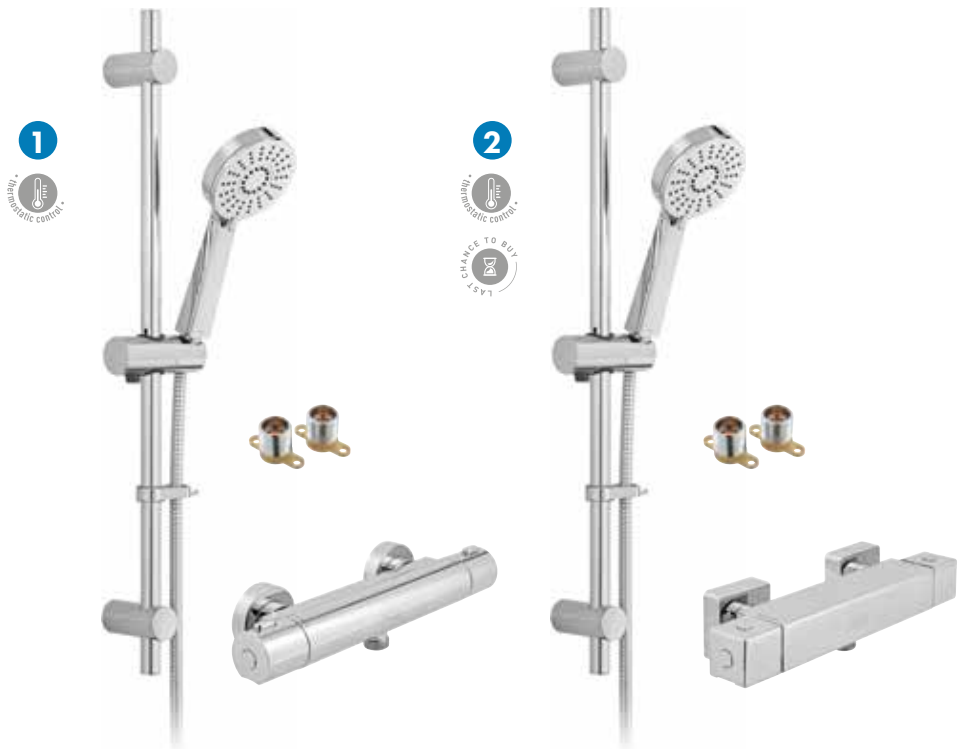

SHOWER PACKAGES

FROM
£190
INC VAT

- All packages feature thermostatic technology ensuring the protection of all users.
- Single function packages feature rub-clean shower handsets.
- 3 spray patterns with multi-function kits.
- Sirkel and Bokx feature Cool Touch technology to prevent the risk of scalding.
- Easy fit brackets included.

VISIT WWW.VADO.COM TO VIEW THE FULL RANGE OF TECHNICAL DRAWINGS AND SPECIFICATIONS

	SKU	DESCRIPTION	EX VAT	INC VAT	MOP
1	AX-SIR-MFSP-CP	Sirkel Multi-Function Thermostatic Shower Package	£162.50	£195.00	1.0 bar MP
2	AX-BOK-MFSP-CP	Bokx Multi-Function Thermostatic Shower Package	£175.00	£210.00	1.0 bar MP
3	AX-SIR-SFSP-CP	Sirkel Single-Function Thermostatic Shower Package	£145.83	£175.00	1.0 bar MP
4	AX-BOK-SFSP-CP	Bokx Single-Function Thermostatic Shower Package	£158.33	£190.00	1.0 bar MP