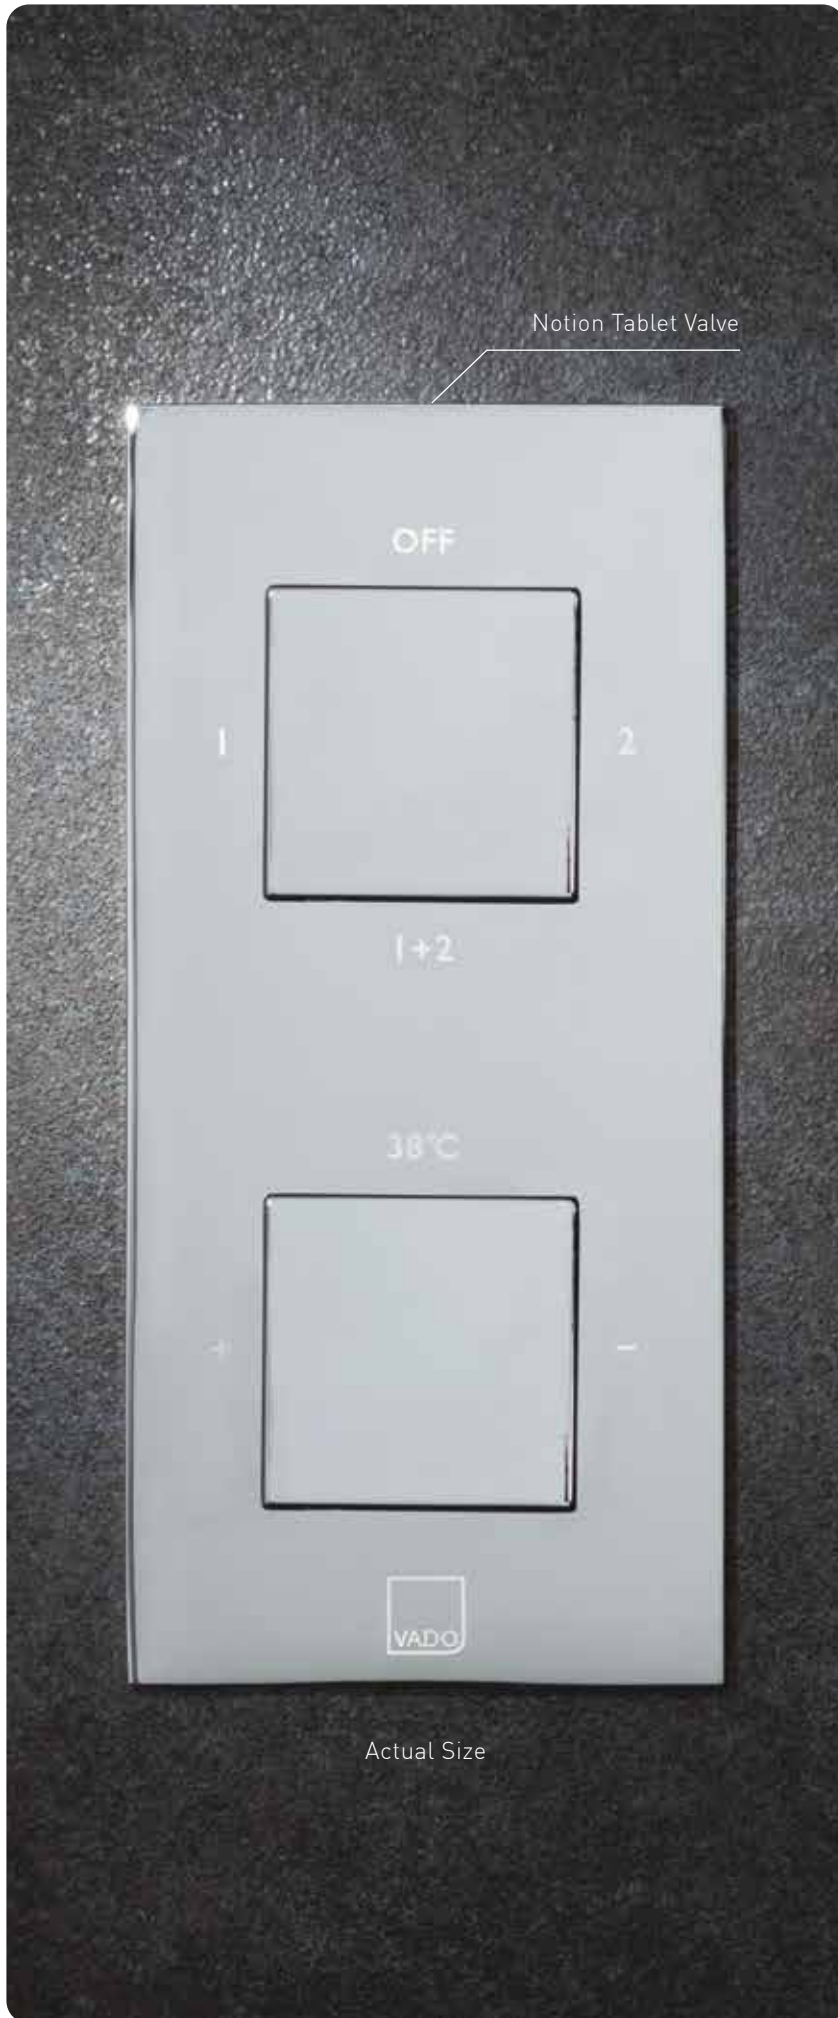

Tablet ensures a fully immersive showering experience even at low pressure.

To view the entire range visit
www.vado.com/tablet

Scan to
Discover More

Knurled Accents
Tablet Valve

ALL-FLOW EXPLAINED

- 1 Independently controls the flow of water for up to two outlets which can be operated simultaneously using **all-flow** functionality.
- 2 To ensure the safety and protection of all users, our leading thermostatic technology ensures temperature stabilisation to prevent scalding and sudden pressure fluctuations.
- 3 Controls the flow of water to one outlet.