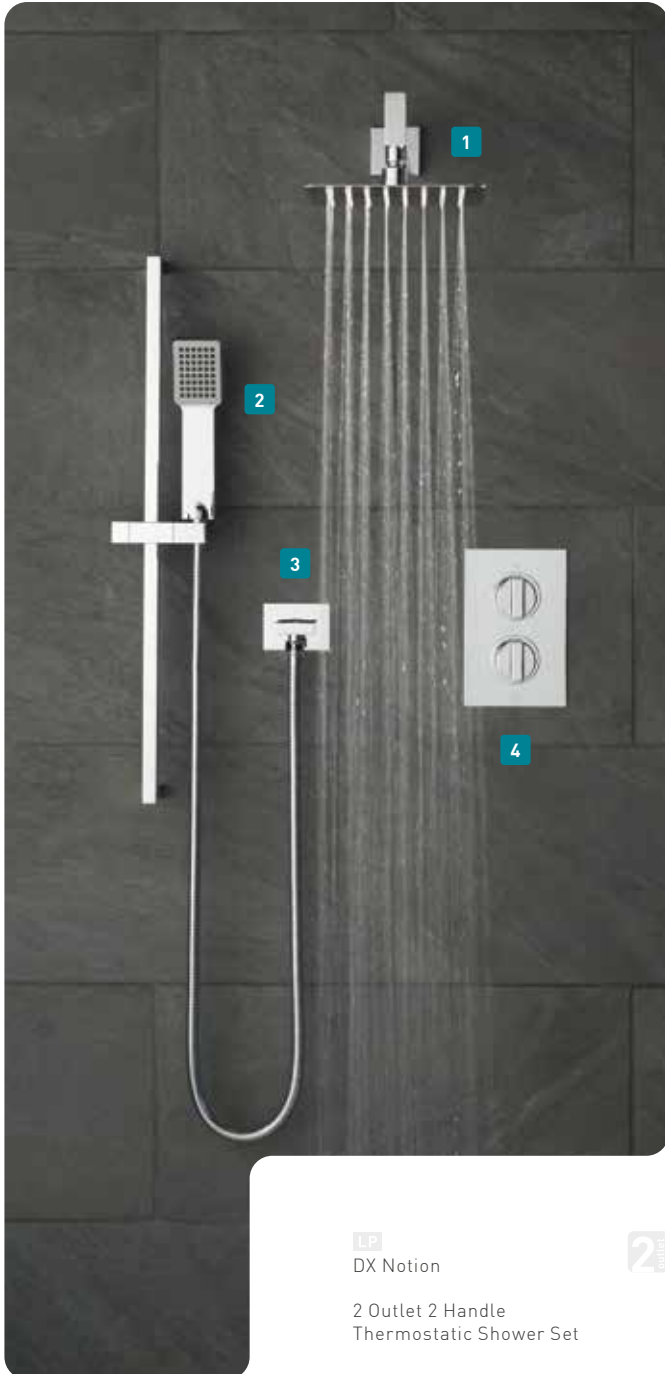

2 outlet

DX-172250-CELRO-CP
£990

- 1 EG-SATURN2/SA-C/P
- 2 WG-VENUSKIT-C/P
- 3 CEL-148D/2/RO-C/P
- 4 ELE-OUTLET2-CP

Creating luxuriously silky water with **VADO**'s renowned air-injection Atmosphere handset, DX Life excels in both form and function.