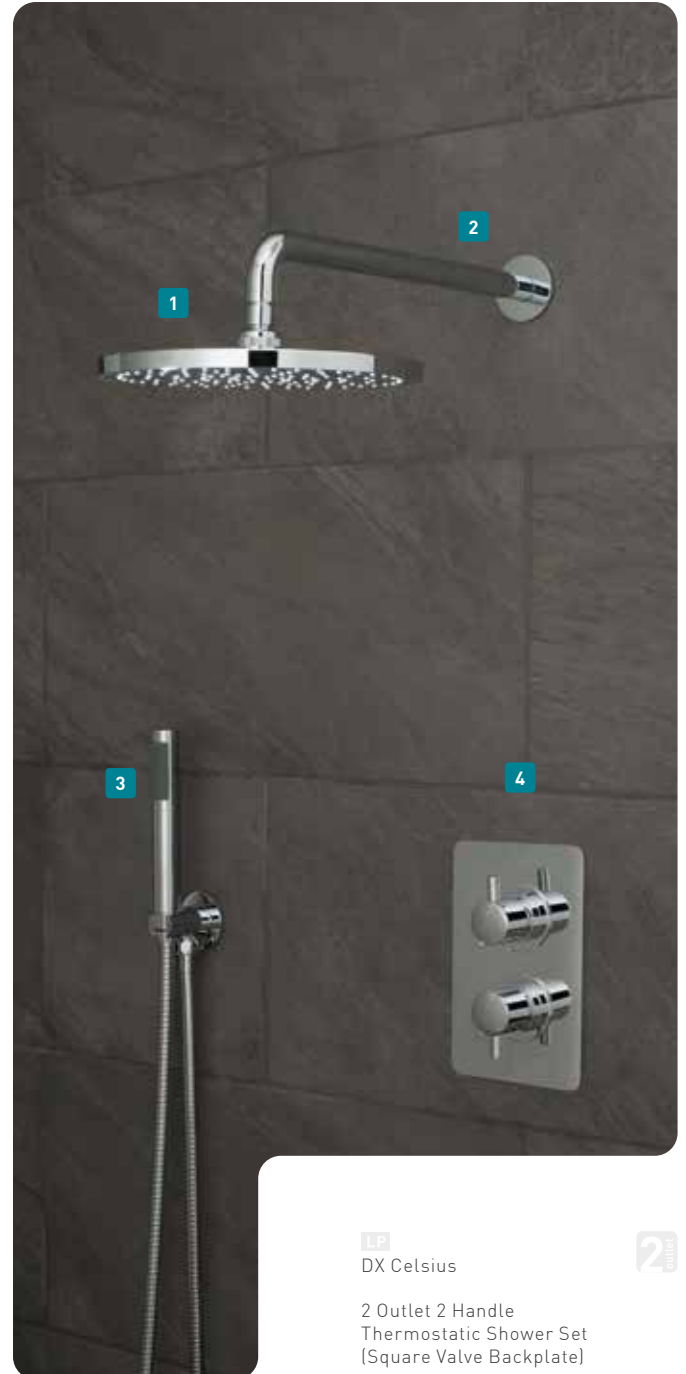

LP
DX Celsius

2 Outlet 2 Handle
Thermostatic Shower Set
(Square Valve Backplate)
DX-172251-CELSQ-CP
£935

- 1 WG-SATURN2-C/P
- 2 WG-EFSA/RO-C/P
- 3 ZOO-SFMKWO-C/P
- 4 CEL-148D/2/SQ-C/P