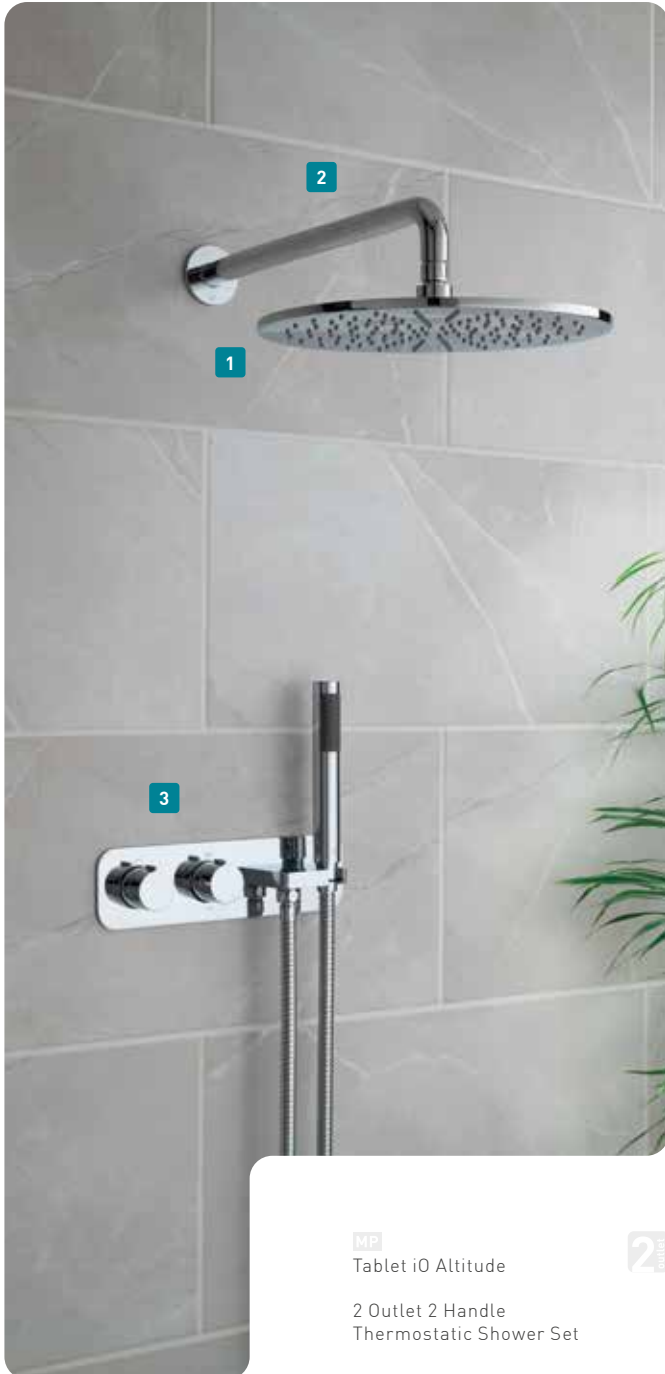

Actual size

TABLET i0 SHOWERING PACKAGES

Both chic and versatile Tablet i0 perfectly blends style statement with exceptional functionality thanks to its elegant design and compact integrated shower kit.

TAB-1753/W0-NOT-CP
£1,310

- 1** NEB-SQ/30-CP
- 2** WG-EFSA/SQ-C/P
- 3** WG-81389/SQ-C/P
- 4** TAB-128/3W0-NOT-CP

A touch of luxury can be found in Tablet iO Altitude's ergonomic soft-turn handles whilst the graceful design complements traditional and contemporary bathrooms alike.