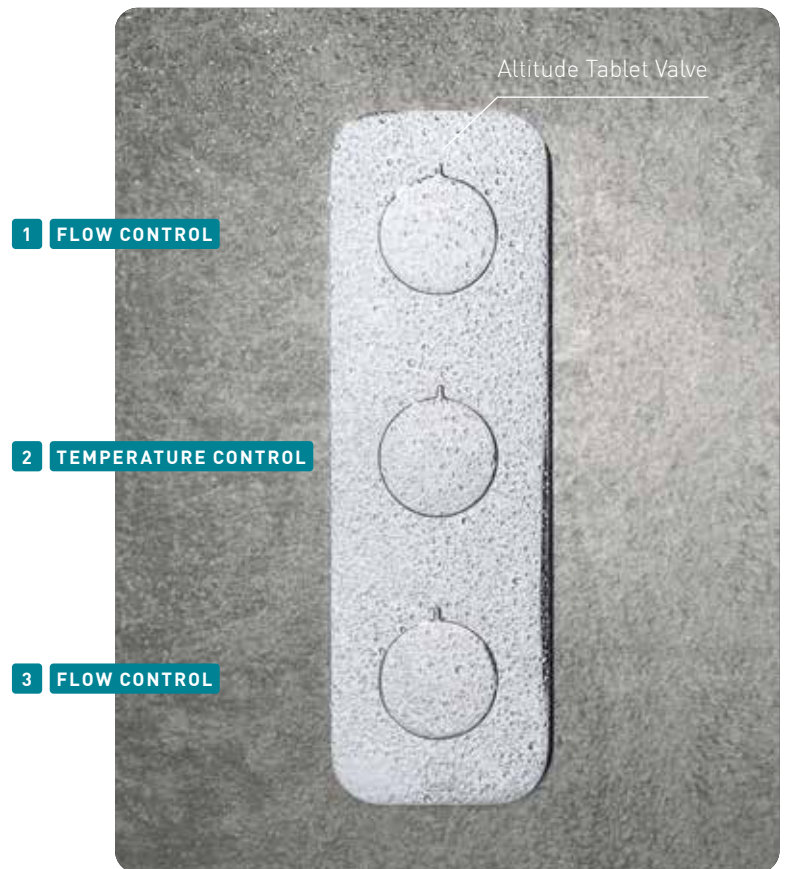

Tablet ensures a fully immersive showering experience even at low pressure.

To view the entire range visit
www.vado.com/tablet

Scan to
Discover More

Knurled Accents
Tablet Valve

ALL-FLOW EXPLAINED

- 1 Independently controls the flow of water for up to two outlets which can be operated simultaneously using **all-flow** functionality.
- 2 To ensure the safety and protection of all users, our leading thermostatic technology ensures temperature stabilisation to prevent scalding and sudden pressure fluctuations.
- 3 Controls the flow of water to one outlet.

Actual Size

Omika Tablet Valve

KEY FEATURES

- Leading thermostatic technology
- Exceptional safety with consistent temperature stability.
- Max pre-set temperature and auto shut-off
- **all-flow** technology delivers water out of multiple outlets simultaneously
- Buttonless 38° temperature stop
- Compatible with all premium ranges, including Omika, Altitude and Notion
- Delicately proportioned handle and back-plate
- Contemporary British design
- Ergonomic soft-turn handles
- Compatible with showers and bath fill