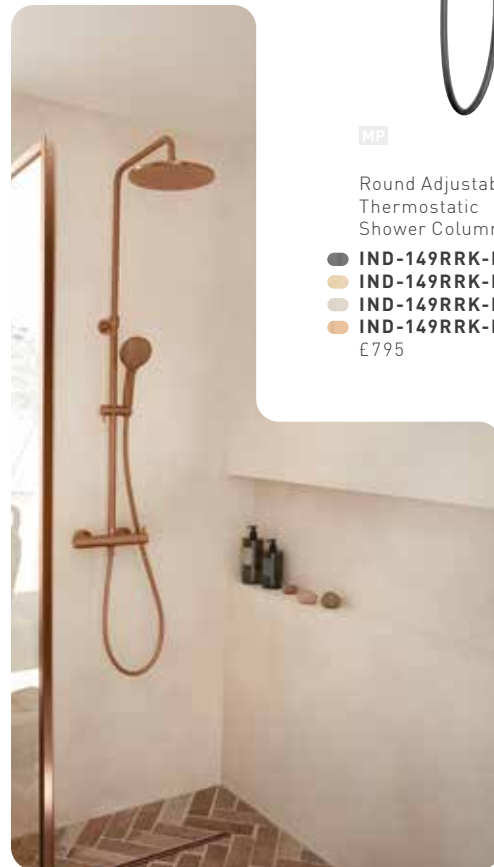

For further information visit
www.vado.com/showering

INDIVIDUAL
by VADO

Scan to
Discover More

MP

Round Adjustable
Thermostatic
Shower Column

- IND-149RRK-RO-BLK
 - IND-149RRK-RO-BRG
 - IND-149RRK-RO-BRN
 - IND-149RRK-RO-BRZ
- £795