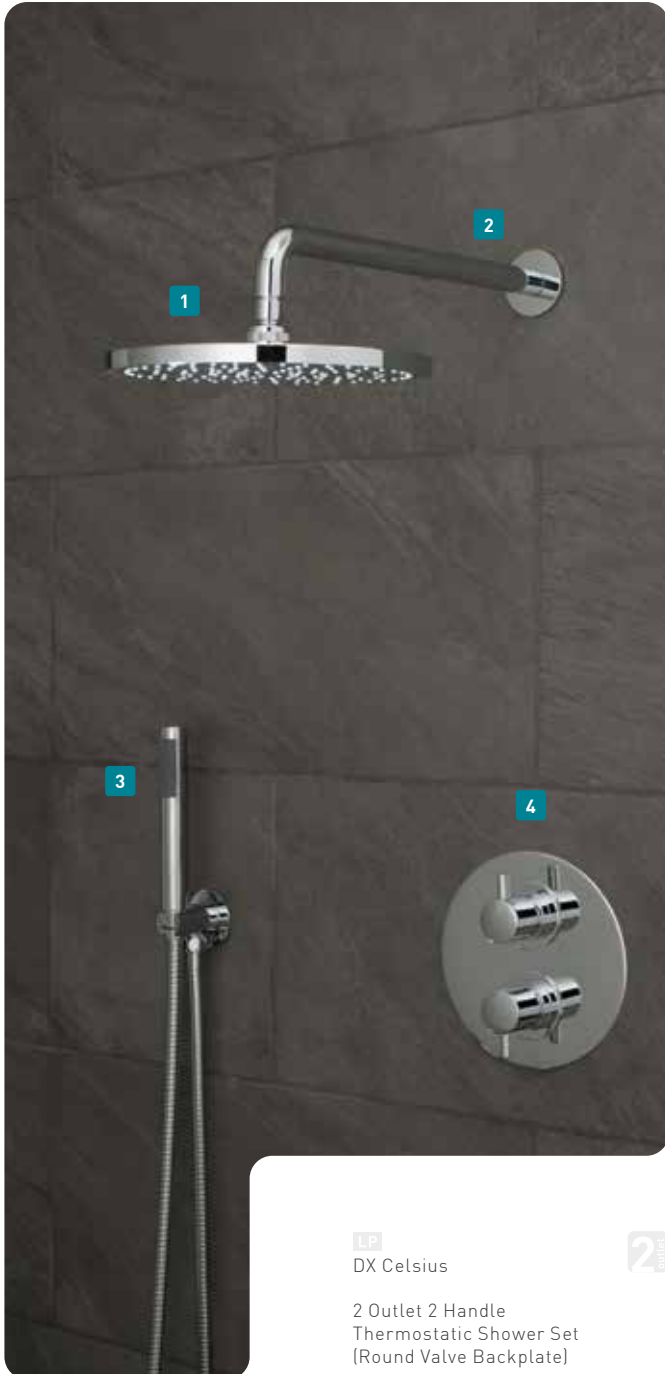

2
OUTLET

DX-172251-LIF-CP
£1,080

- 1** AQB-OV/30-C/P
- 2** WG-EFSA/RO-C/P
- 3** LIF-148D/2-C/P
- 4** LIF-SFMKWO-C/P

DX Celsius features stylishly smooth contoured surfaces to suit all modern bathroom interiors.