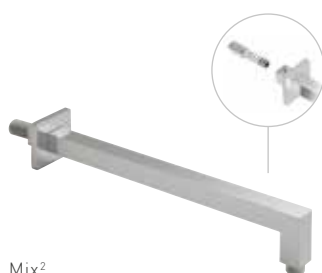

Mix²

Easy Fit Shower Arm

WG-EFSA/SQ-C/P
£100

Mix²

Fixed Head Ceiling Mounting Arm 150mm (6")

MIX-CMA/150-C/P
£70