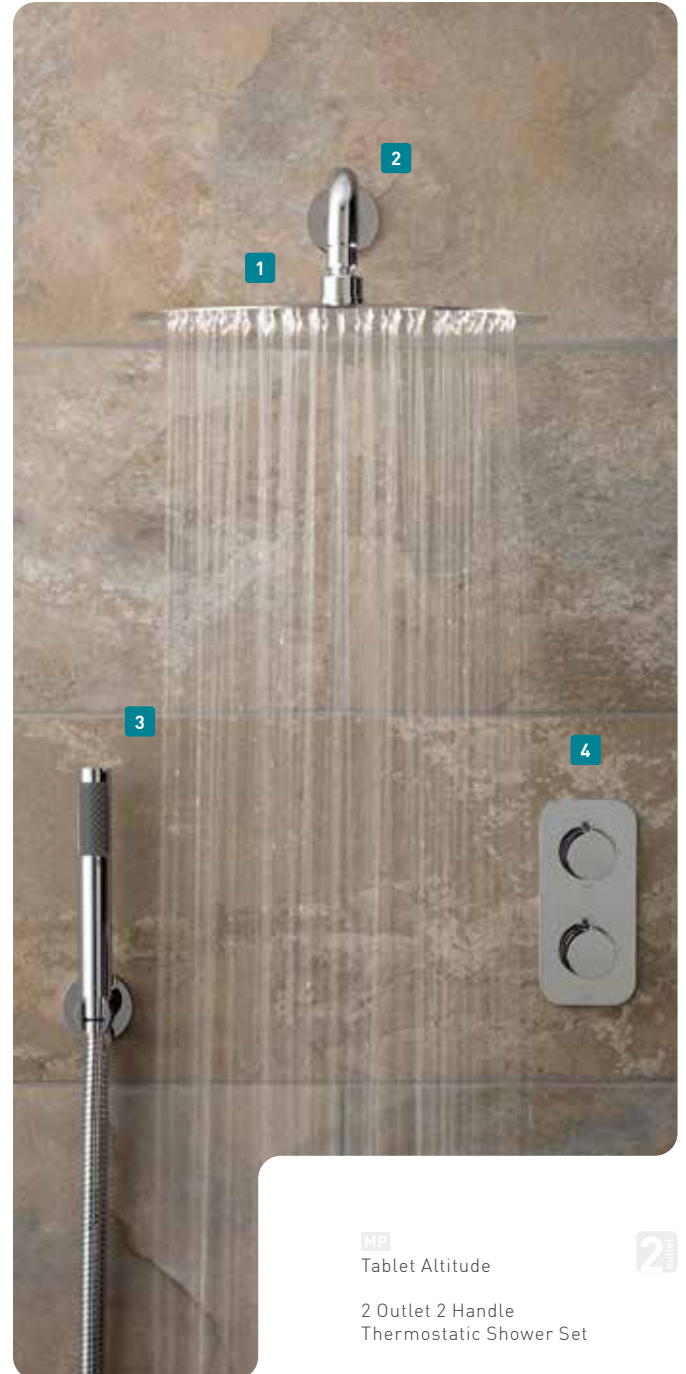

MP
Tablet Altitude
2 Outlet 2 Handle
Thermostatic Shower Set

2 outlet

TAB-1721/ALT-CP
£1,150

- 1 NEB-RO/20-CP
- 2 WG-EFSA/RO-C/P
- 3 ORA-MFSRKWO-RO-CP
- 4 TAB-148/2-ALT-C/P

- 1 AQB-RO/30-C/P
- 2 WG-EFSA/RO-C/P
- 3 ZOO-SFMKWO-C/P
- 4 TAB-148/2-ALT-C/P